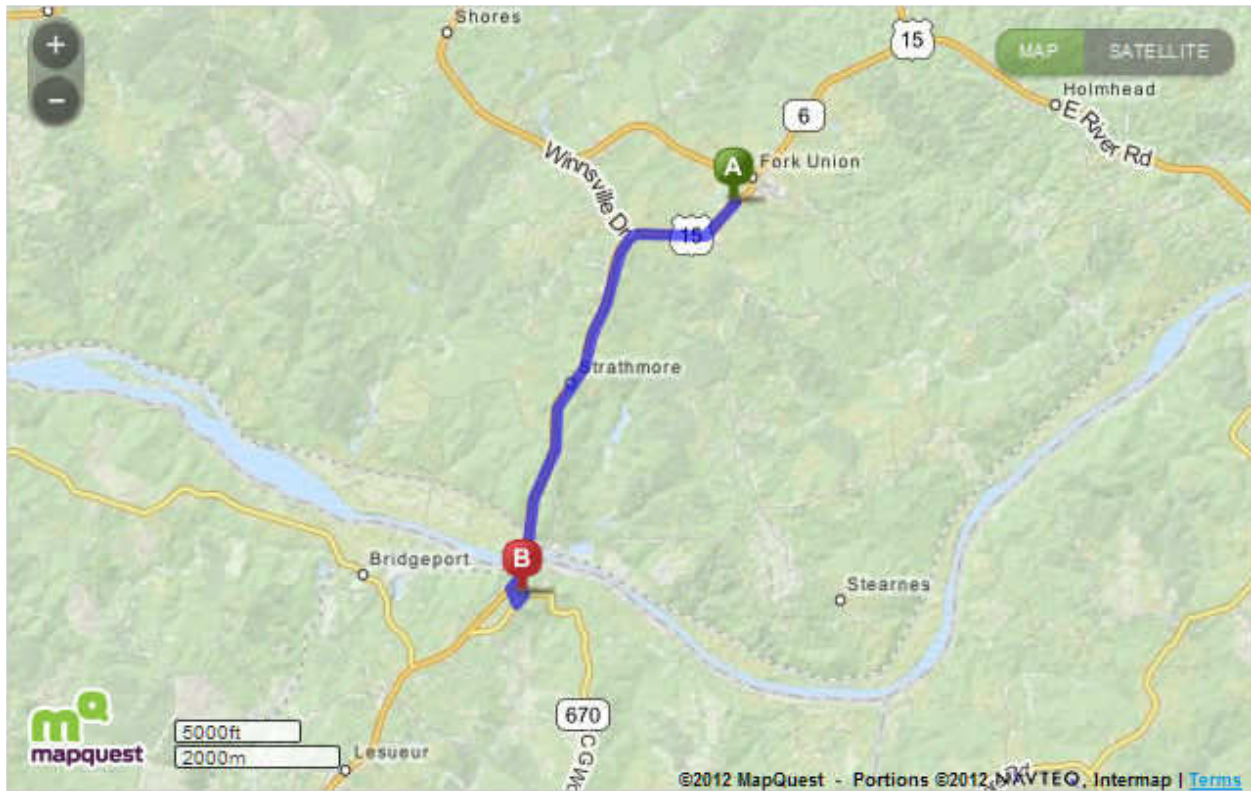

Directions from Fork Union Presbyterian Church to Trinity~New Canton Presbyterian Church

A 4464 James Madison Hwy, Fork Union, VA 23055-2074

- 1. Start out going south on James Madison Hwy / US-15 toward W Bottom Rd. [Map](#) 4.8 Mi ✕
4.8 Mi Total
- ↩ 2. Turn left onto New Canton Rd. [Map](#) 0.2 Mi ✕
5.0 Mi Total
*New Canton Rd is 0.7 miles past Bremo Rd
If you reach C G Woodson Rd you've gone about 0.5 miles too far*
- ↩ 670 3. Turn left onto C G Woodson Rd / VA-670. [Map](#) 0.1 Mi ✕
5.1 Mi Total
- 4. 3870 C G WOODSON RD is on the left. [Map](#) ✕
If you reach Boat Landing Rd you've gone about 0.1 miles too far

B 3870 C G Woodson Rd, New Canton, VA 23123-2018

Total Travel Estimate: **5.13 miles - about 6 minutes**