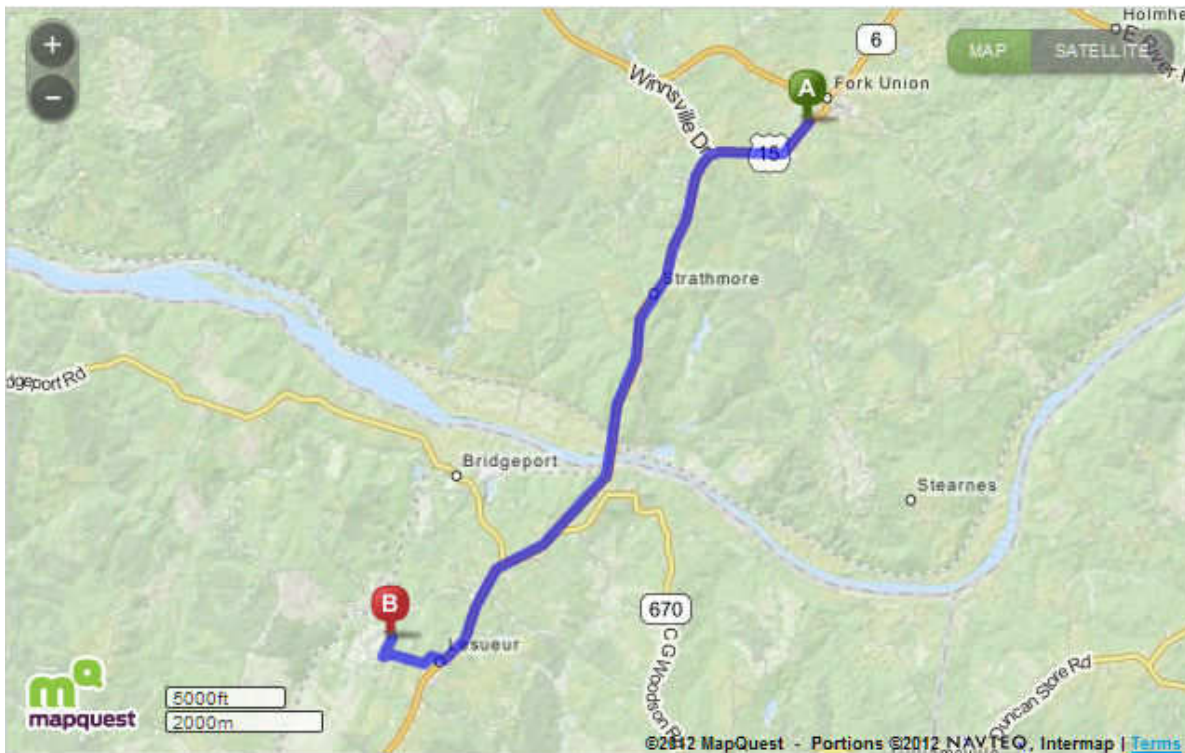

# Directions from Fork Union Presbyterian Church to Arvon Presbyterian Church

<b>A</b>	<b>4464 James Madison Hwy, Fork Union, VA 23055-2074</b>	
●	1. Start out going southwest on James Madison Hwy / US-15 toward W Bottom Rd. <a href="#">Map</a>	7.2 Mi 7.2 Mi Total
↘	2. Turn right onto Circle Drive Rd. <a href="#">Map</a> <i>Circle Drive Rd is 0.1 miles past Abe White Ln If you reach Hidden Springs Rd you've gone about 0.2 miles too far</i>	0.2 Mi 7.5 Mi Total
↘	3. Turn right onto Arvon Rd. <a href="#">Map</a> <i>Us Post Office is on the right</i>	0.4 Mi 7.9 Mi Total
↘	4. Take the 2nd right onto Morgans Hill Rd. <a href="#">Map</a> <i>Morgans Hill Rd is 0.1 miles past Boxwood Dr If you reach Rock Culvert Rd you've gone about 0.6 miles too far</i>	0.2 Mi 8.1 Mi Total
■	5. 227 MORGANS HILL RD is on the left. <a href="#">Map</a> <i>If you reach Old Fifteen Rd you've gone about 1.1 miles too far</i>	
<b>B</b>	<b>227 Morgans Hill Rd, Arvon, VA 23004-2086</b>	

Total Travel Estimate: **8.12 miles - about 11 minutes**